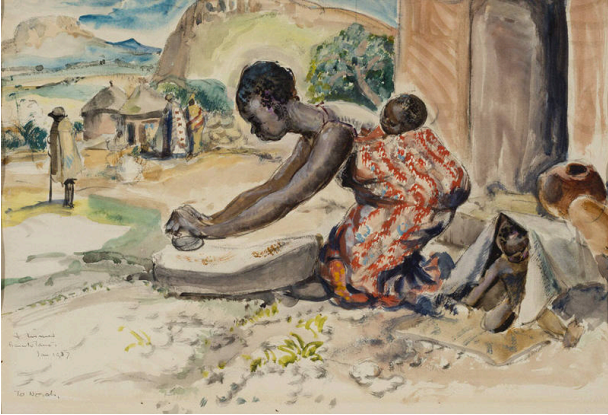

Basic Detail Report

Grinding Mealies/Basuto Village

Date

Circa 1937

Primary Maker

Arthur Lismer

Medium

Watercolour and charcoal on paper

Dimensions

25 x 31 in. (63.5 x 78.7 cm)