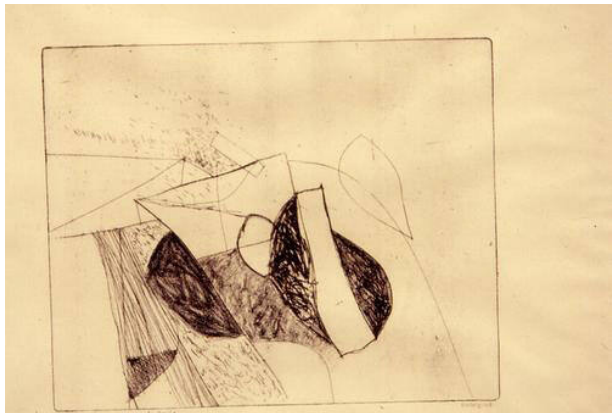

## Untitled, 1964

**Date**

1964

**Primary Maker**

Toni Onley

**Medium**

Etching

### Dimensions

20 1/2" x 24 5/8" (52.1cm x 62.5cm)