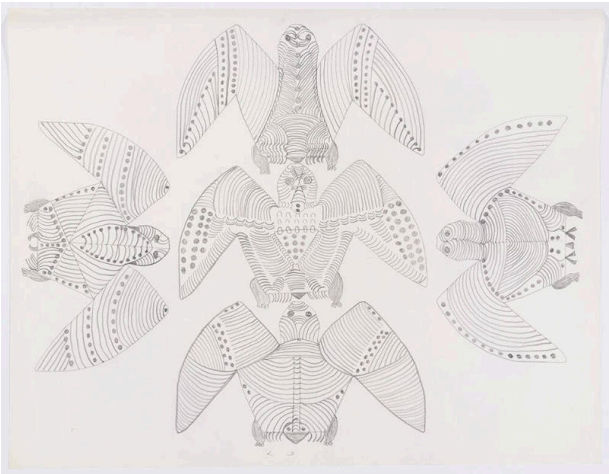

# Basic Detail Report

---

## Five Owls

**Primary Maker**

Pudlo Pudlat

**Medium**

Graphite on paper

**Dimensions**

Sheet: 20 × 25 3/4 in. (50.8 × 65.4 cm)