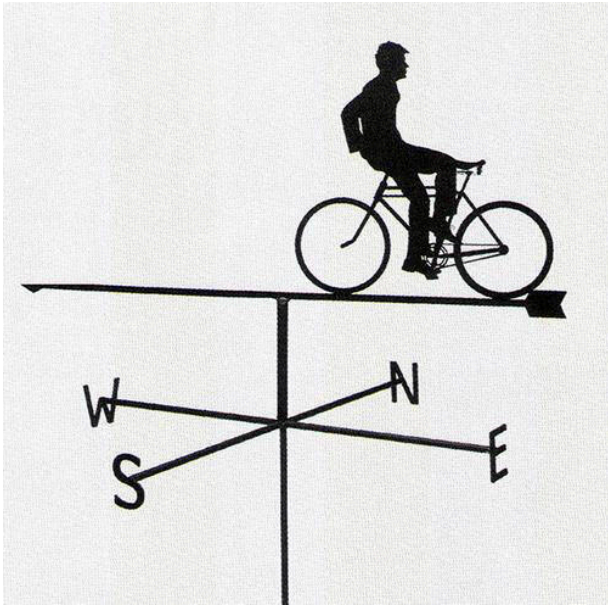

Basic Detail Report

Weather Vane

Date

2002

Primary Maker

Rodney Graham

Medium

Black enameled stainless steel

Dimensions

26 3/4 in. (67.9 cm) 24 3/16 x 21 1/2 in. (61.5 x 54.6 cm)