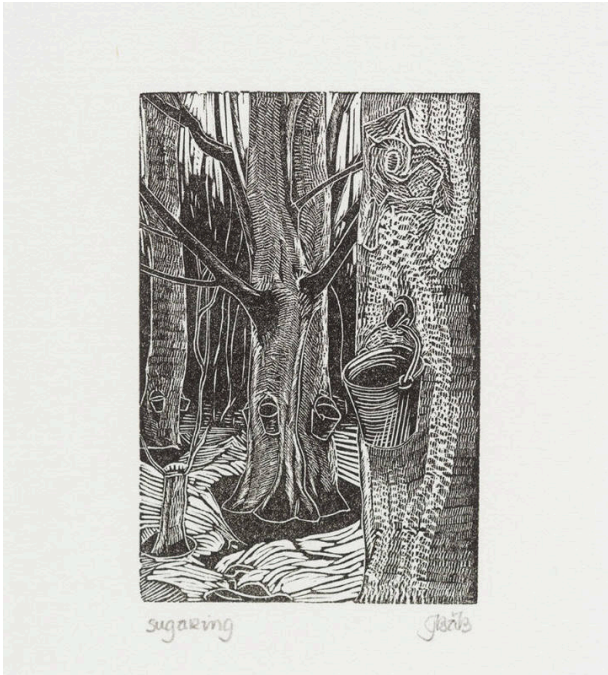

## Sugaring

**Date**

Not Dated

**Primary Maker**

Gerard Brender a Brandis

**Medium**

Wood engraving

**Dimensions**

2 7/8 x 1 15/16 in. (7.3 x 5 cm)