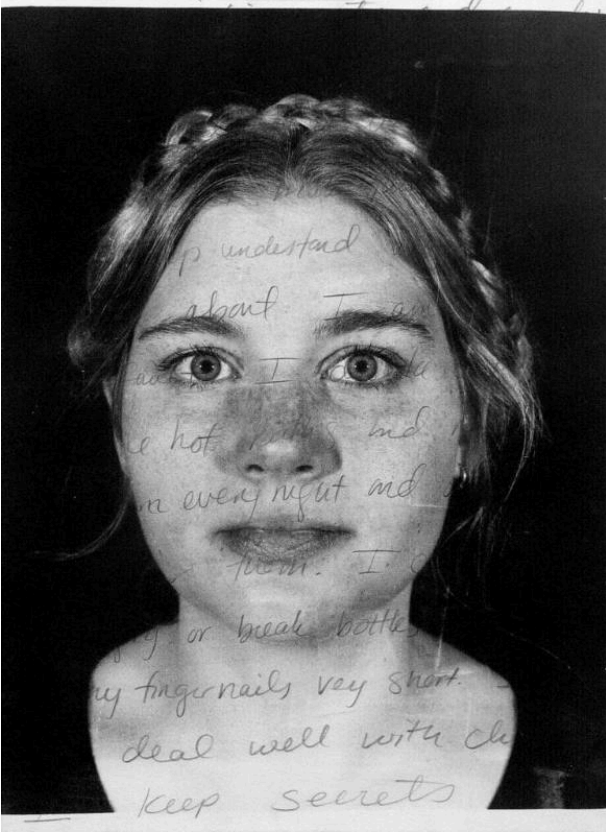

Basic Detail Report

Erin

Date

2003

Primary Maker

Jean-Paul Tousignant

Medium

Liquid photo emulsion and graphite on arches paper

Dimensions

28 3/8 x 20 7/8 in. (72 x 53 cm)