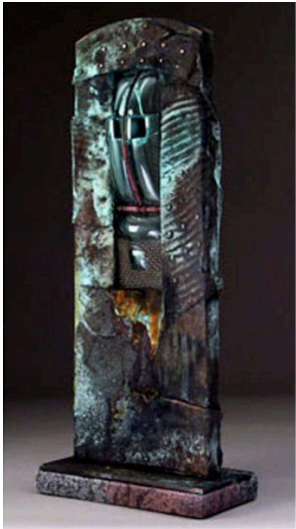

Basic Detail Report

RECTO

VERSO

Peter Powning
Punctuated Integer, 2002
cast bronze, glass, copper, granite
H 71.1 cm x W 35.6 cm x D 17.8 cm

[powning_punctuated_integer.jpg](#)

Punctuated Integer

Date

2002

Primary Maker

Peter Powning

Medium

Bronze, glass, copper, granite

Dimensions

28 in. (71.1 cm)