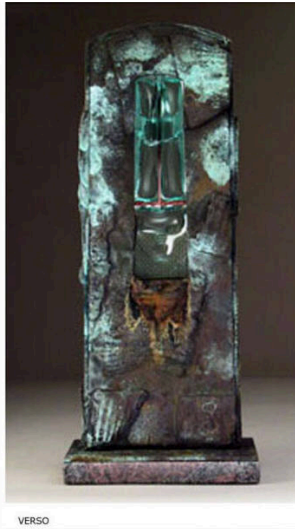

Basic Detail Report

RECTO

VERSO

Peter Powning
Punctuated Integer, 2002
cast bronze, glass, copper, granite
H 71.1 cm x W 35.6 cm x D 17.8 cm

[powning_punctuated_integer.jpg](#)

Punctuated Integer

Date

2002

Primary Maker

Peter Powning

Medium

Bronze, glass, copper, granite

Dimensions

28 in. (71.1 cm)