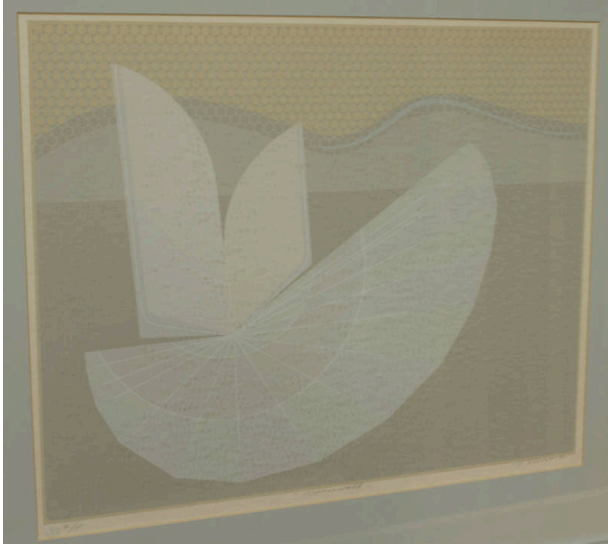

## **Moonwalk**

**Date**

1990

**Primary Maker**

Tony Tascona

**Medium**

Silkscreen on arches, 10 colours

**Dimensions**

13 3/4 x 17 in. (34.9 x 43.2 cm)