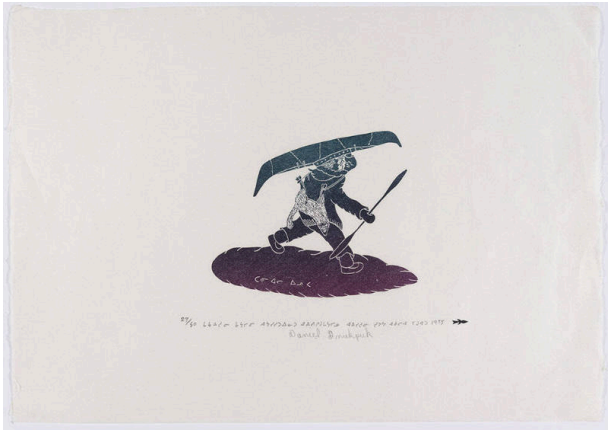

Basic Detail Report

14 15/16 x 21 7/16 in. (38 x 54.5 cm)

Untitled

Date

1975

Primary Maker

Daniel Inukpuk

Medium

Stonecut on paper

Dimensions