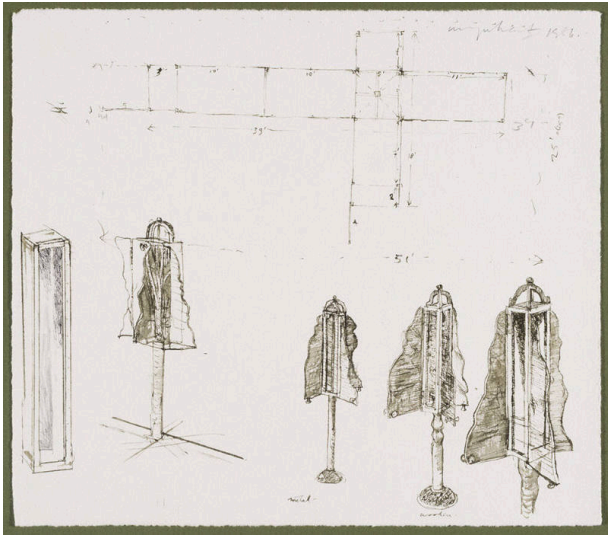

Basic Detail Report

Studies for Centre Object & Dimension Graph Magic Wood

Date

1986

Primary Maker

Tony Urquhart

Medium

Ink on paper