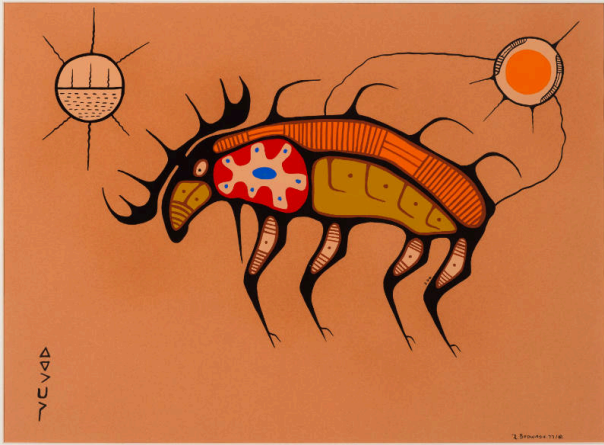

Basic Detail Report

15 1/4 x 21 1/4 in. (38.8 x 54 cm)

Shy Moose

Date

1977

Primary Maker

Richard Bedwash

Medium