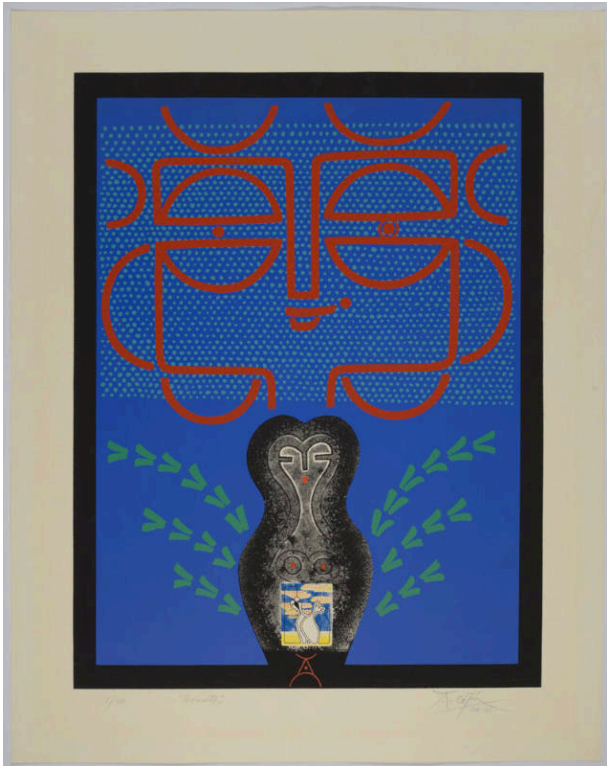

Basic Detail Report

Growth

Date

1974

Primary Maker

Anton Cetin

Medium

Serigraph

Dimensions

24 7/16 x 30 11/16 in. (62 x 78 cm)