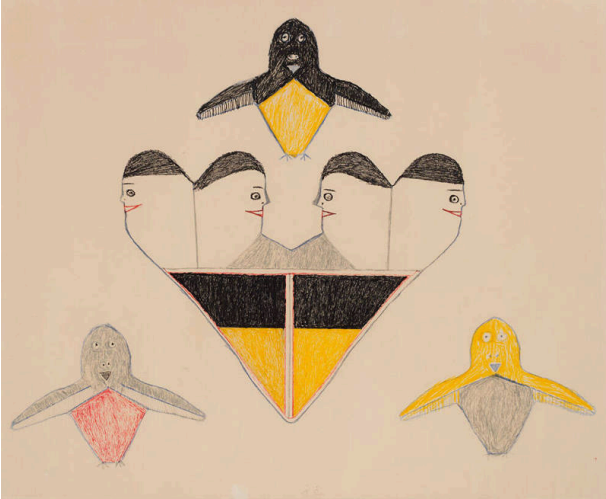

Basic Detail Report

Untitled

Date

1967

Primary Maker

Anna Kingwatsiak

Medium

Felt tip marker on paper

Dimensions

19 1/2 x 24 in. (49.5 x 61 cm)