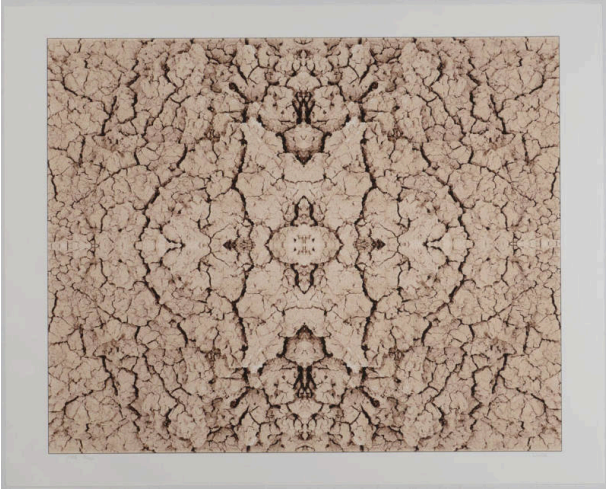

Basic Detail Report

(48.3 × 59.7 cm)

Cracked Mud (Earth Fractal Series)

Date

1998

Primary Maker

Stephen Livick

Medium

Digital photograph (giclée)

Dimensions

Sheet: 22 × 27 in. (55.9 × 68.6 cm) Plate: 19 × 23 1/2 in.