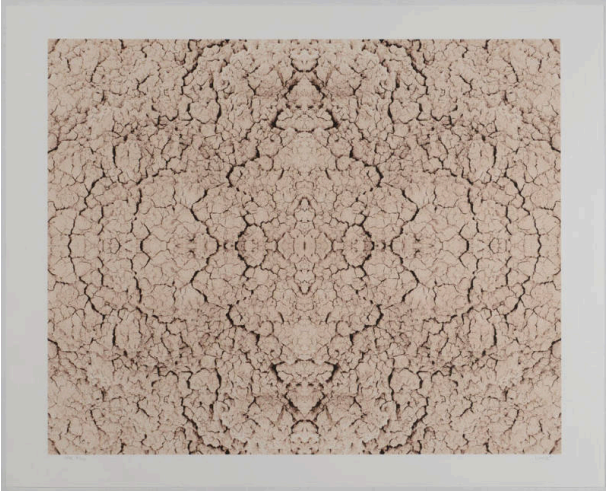

# Basic Detail Report

---

(48.3 × 59.7 cm)

## Cracked Mud (Earth Fractal Series)

**Date**

1998

**Primary Maker**

Stephen Livick

**Medium**

Digital photograph (giclée)

**Dimensions**

Sheet: 22 × 27 in. (55.9 × 68.6 cm) Plate: 19 × 23 1/2 in.