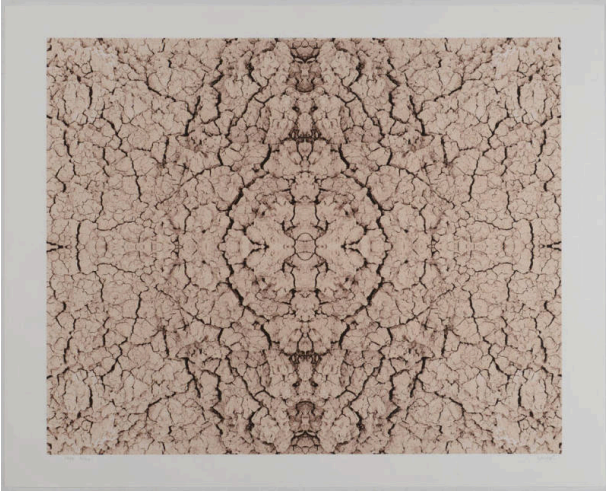

# Basic Detail Report

---

(48.3 × 59.7 cm)

## Cracked Mud (Earth Fractal Series)

**Date**

1988

**Primary Maker**

Stephen Livick

**Medium**

Digital photograph (giclée)

**Dimensions**