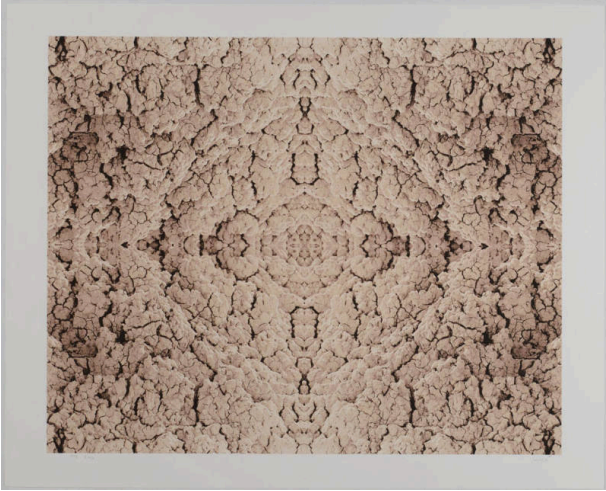

# Basic Detail Report

---

(48.3 × 59.7 cm)

## Cracked Mud (Earth Fractal Series)

**Date**

1998

**Primary Maker**

Stephen Livick

**Medium**

Digital photograph (giclée)

**Dimensions**