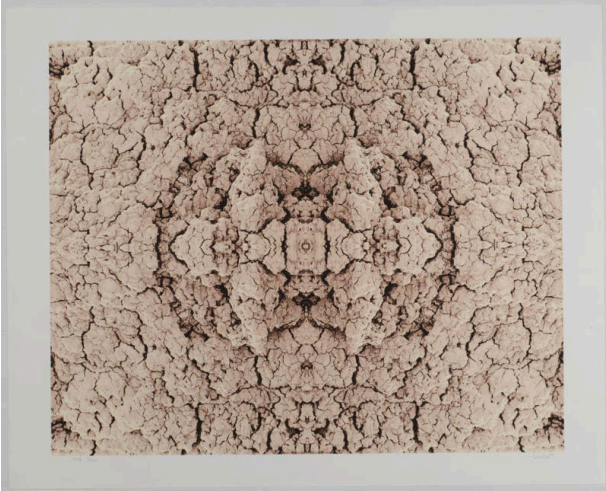

Basic Detail Report

(48.3 × 59.7 cm)

Cracked Mud (Earth Fractal Series)

Date

1998

Primary Maker

Stephen Livick

Medium

Digital photograph (giclée)

Dimensions

Sheet: 22 × 27 in. (55.9 × 68.6 cm) Plate: 19 × 23 1/2 in.