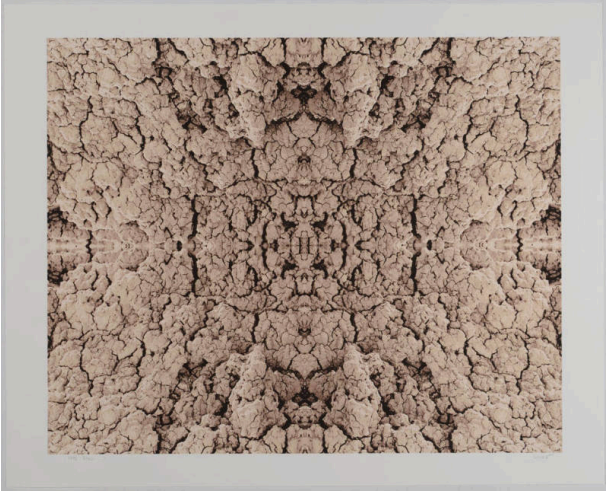

Basic Detail Report

(48.3 × 59.7 cm)

Cracked Mud (Earth Fractal Series)

Date

1998

Primary Maker

Stephen Livick

Medium

Digital photograph (giclée)

Dimensions

Sheet: 22 × 27 in. (55.9 × 68.6 cm) Plate: 19 × 23 1/2 in.