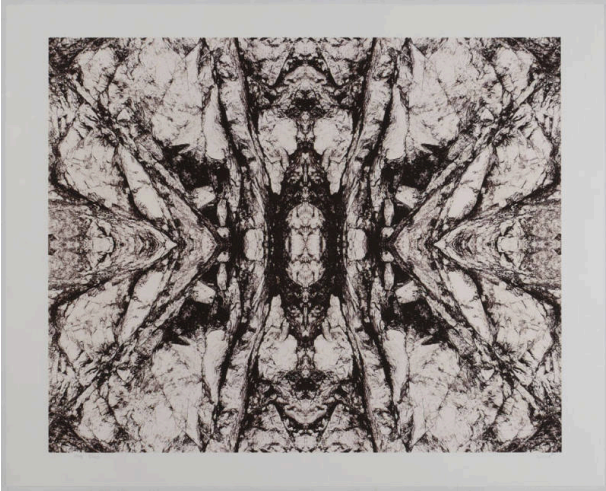

# Basic Detail Report

---

(48.3 × 59.7 cm)

## Rock Face (Earth Fractal Series)

**Date**

1998

**Primary Maker**

Stephen Livick

**Medium**

Digital photograph (giclée)

**Dimensions**