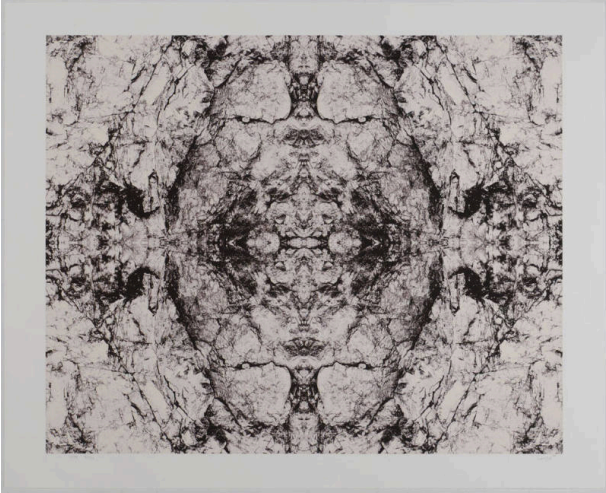

# Basic Detail Report

---

(48.3 × 59.7 cm)

## Rock Face (Earth Fractal Series)

**Date**

1998

**Primary Maker**

Stephen Livick

**Medium**

Digital photograph (giclée)

**Dimensions**

Sheet: 22 × 27 in. (55.9 × 68.6 cm) Plate: 19 × 23 1/2 in.