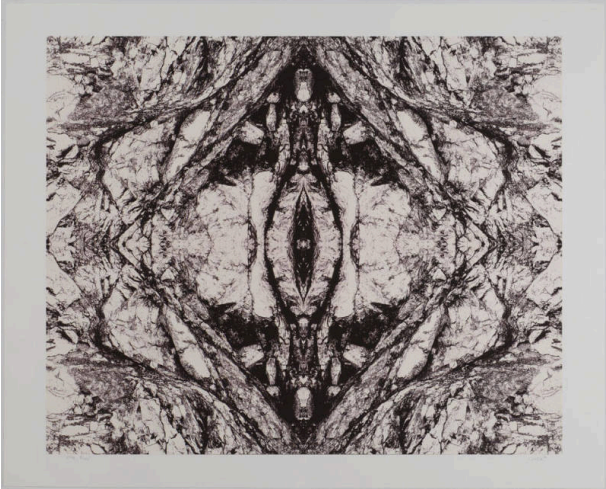

# Basic Detail Report

---

(48.3 × 59.7 cm)

## Rock Face (Earth Fractal Series)

**Date**

1998

**Primary Maker**

Stephen Livick

**Medium**

Digital photograph (giclée)

**Dimensions**

Sheet: 22 × 27 in. (55.9 × 68.6 cm) Plate: 19 × 23 1/2 in.