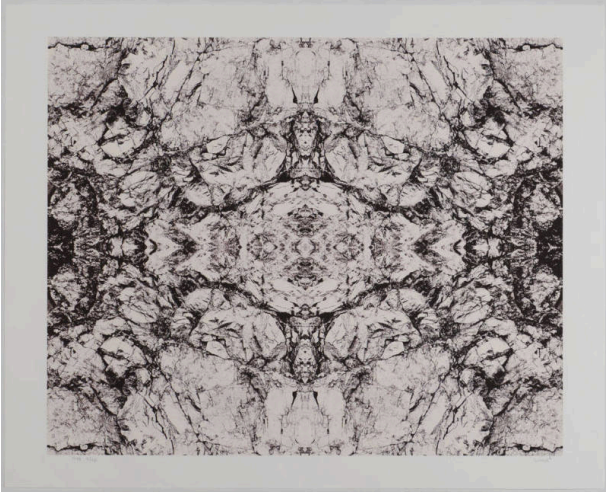

Basic Detail Report

(48.3 × 59.7 cm)

Rock Face (Earth Fractal Series)

Date

1998

Primary Maker

Stephen Livick

Medium

Digital photograph (giclée)

Dimensions

Sheet: 22 × 27 in. (55.9 × 68.6 cm) Plate: 19 × 23 1/2 in.