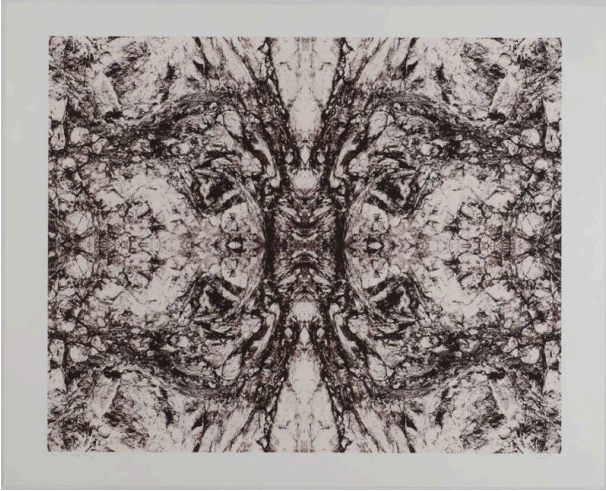

Basic Detail Report

(48.3 × 59.7 cm)

Rock Face (Earth Fractal Series)

Date

1998

Primary Maker

Stephen Livick

Medium

Digital photograph (giclée)

Dimensions

Sheet: 22 × 27 in. (55.9 × 68.6 cm) Plate: 19 × 23 1/2 in.