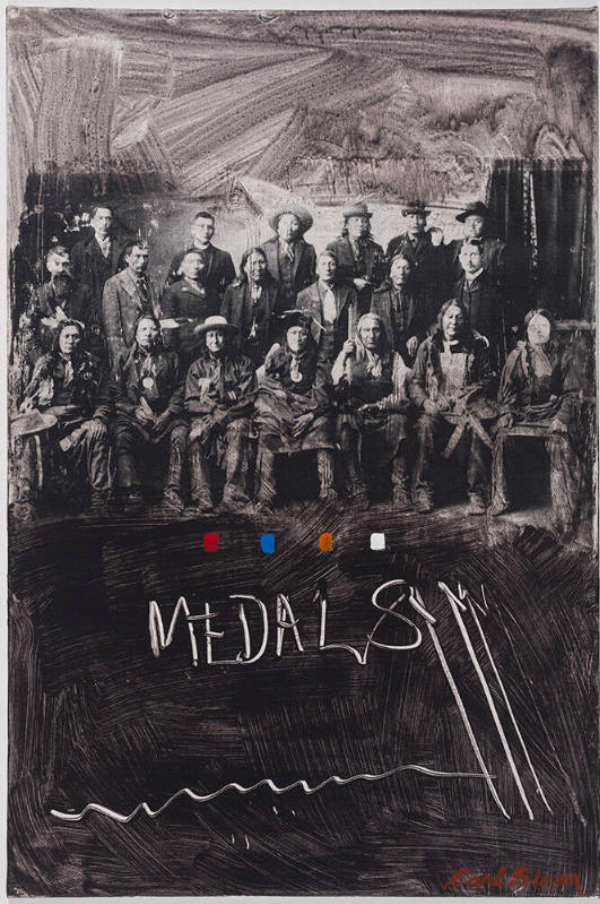

Basic Detail Report

Medals

Date

2002

Primary Maker

Carl Beam

Medium

Mixed media on canvas

Dimensions

36 × 24 in. (91.4 × 61 cm)