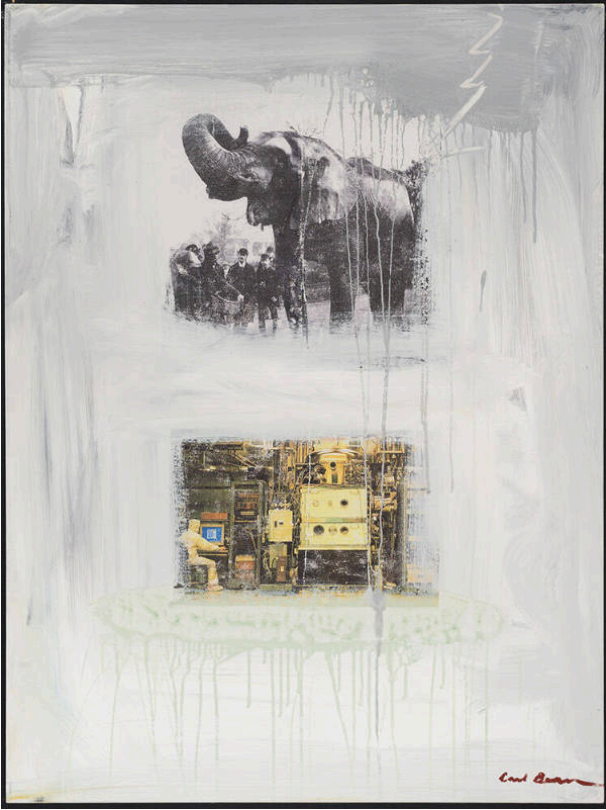

Basic Detail Report

Jumbo

Date

2002

Primary Maker

Carl Beam

Medium

Mixed media on canvas

Dimensions

48 × 36 in. (121.9 × 91.4 cm)