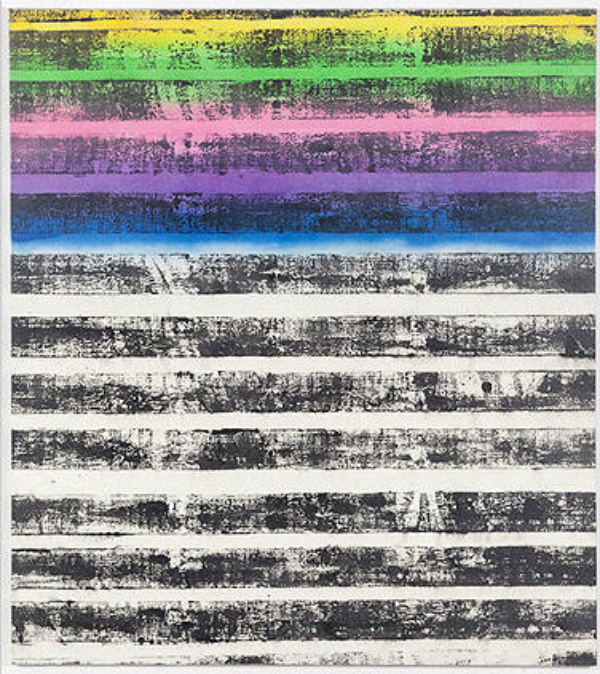

Basic Detail Report

Pollock's studio

Date

2012

Primary Maker

Robert Youds

Medium

Acrylic on canvas

Dimensions

64 × 57 in. (162.6 × 144.8 cm)