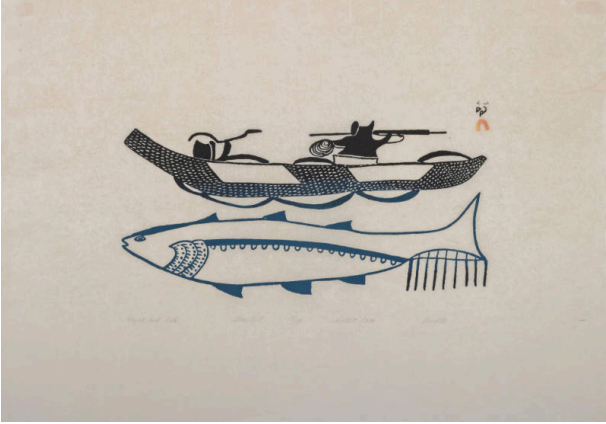

Basic Detail Report

Kayak and Fish

Date

1976

Primary Maker

Pudlo Pudlat

Medium

Stonecut, ed. 15/50

Dimensions

Frame: 19 1/2 x 26 3/4 in. (49.5 x 67.9 cm)