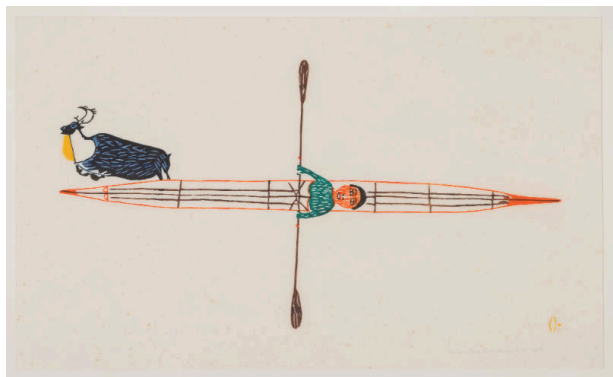

Basic Detail Report

Caribou Chase

Date

1977

Primary Maker

Ikseetaujuk

Medium

Stonecut, ed. 16/50

Dimensions

Frame: 27 × 37 1/2 in. (68.6 × 95.3 cm)